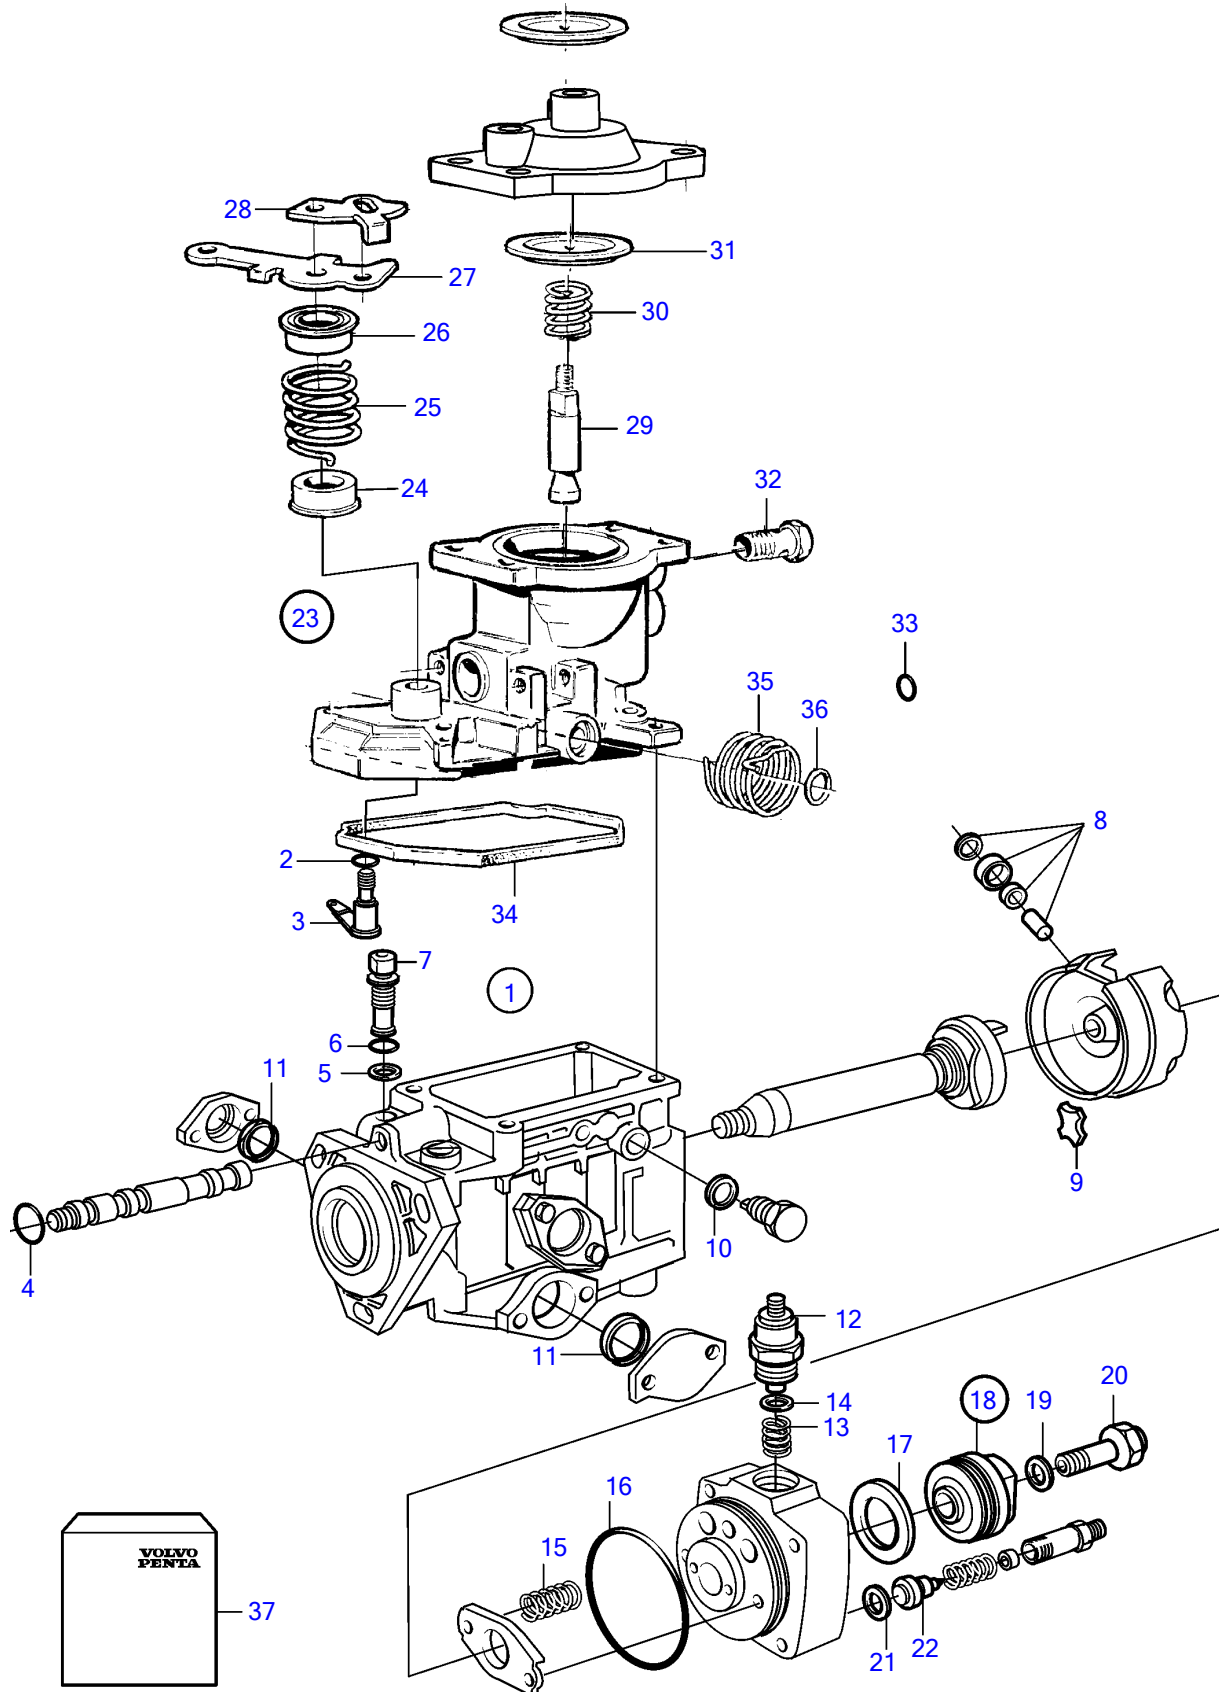

TAMD31L-A

TAMD31L-A

REF	PART NO.	QTY	DESCRIPTION	NOTES
1	860513	1	Injection pump	
2	243567	1	• Sealing ring	Included in gasket kit.
3	(244959)	1	• Shaft	Obsolete part
4	243786	1	• O-ring	Included in gasket kit.
5	861520	1	• O-ring	Included in gasket kit.
6	243520	2	• Sealing ring	Included in gasket kit.
7	(244683)	1	• Valve	Obsolete part
8	(859352)	1	• Bearing kit	Obsolete part
9	844150	1	• Absorber	
10	1699759	1	• Gasket	
11	838445	2	• O-ring	Included in gasket kit.
12	876614	1	• Stop solenoid	12V
13	861208	1	• • Spring	
14		1	• O-ring	
15	859353	1	• Spring kit	
16	(243555)	1	• Sealing ring	Included in gasket kit., Obsolete part
17	(838402)	1	• O-ring	Obsolete part
18	(844171)	1	• Fitting	Obsolete part
19	947620	1	• • Gasket	
20		1	• • Screw	
21	845738	4	• Washer	
22	244927	4	• Delivery valve	
23		1	• Governor	
24		1	• Spring disc	
25	859339	1	• Spring	
26	244972	1	• Spring disc	
27	244961	1	• Lever	
28	244969	1	• Lever	
29		1	• Screw	
30	(859348)	1	• Compression spring	Obsolete part
	(859349)	1	• Compression spring	Obsolete part
	(859350)	1	• Compression spring	Obsolete part
31	244944	1	• Diaphragm	
32	844237	1	• Hollow screw	
33	244963	1	• Shim	Included in gasket kit.
34	845785	1	• Gasket	
35	(859463)	1	• Spring	Obsolete part
36	844224	1	• O-ring	Included in gasket kit.
37	844240	1	Gasket kit	